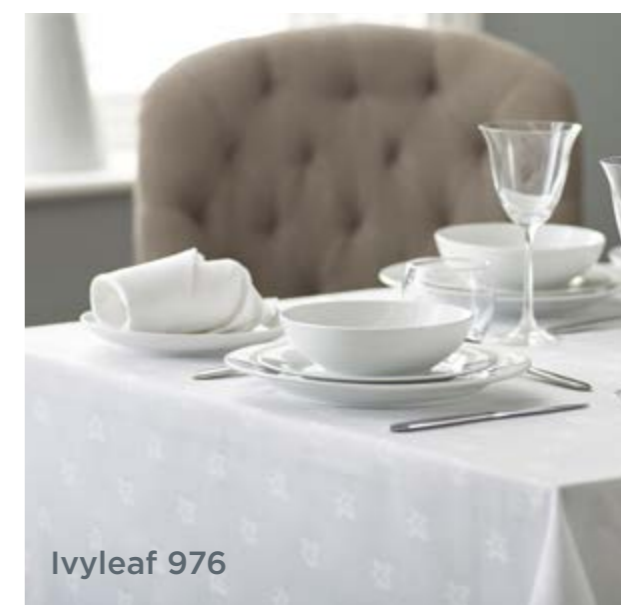

Delio H229

Renoir S82

Table Linen Collection

Athena Satin band 557

Alpha Plain 979

Ivyleaf 976