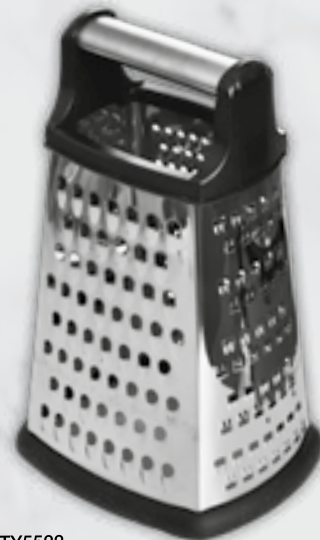

TY5518 Cella Circular Grater with Container 18 cm

TY5523 Cella Grater B4 26 cm

TY5531 Cella Flat Grater 11 cm

TY5513 Cella White Small Grater 5 cm

TY5507 Cella Grater with Container 6 cm

TY5523 Cella Pyramid Grater 10 cm

TY5520 Cella Grater B5 26 cm

TY5513 Cella Grater B2 19 cm

**TY5524**  
Cella Large Grater 24 cm

**TY5522**  
Cella Medium Grater 22 cm

**TY5523** Cella Multi-purpose Grater 23 cm

**TY5509**  
Cella White Mini Grater 9 cm