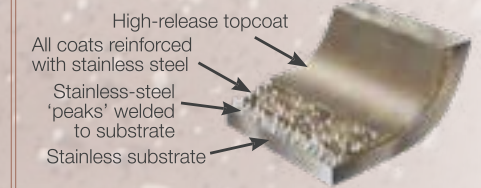

YK7507 GRENA 7-Pieces Pot Set
20 cm Deep Pot • 24 cm Deep Pot
28 cm Shallow Pot • 26 cm Pan