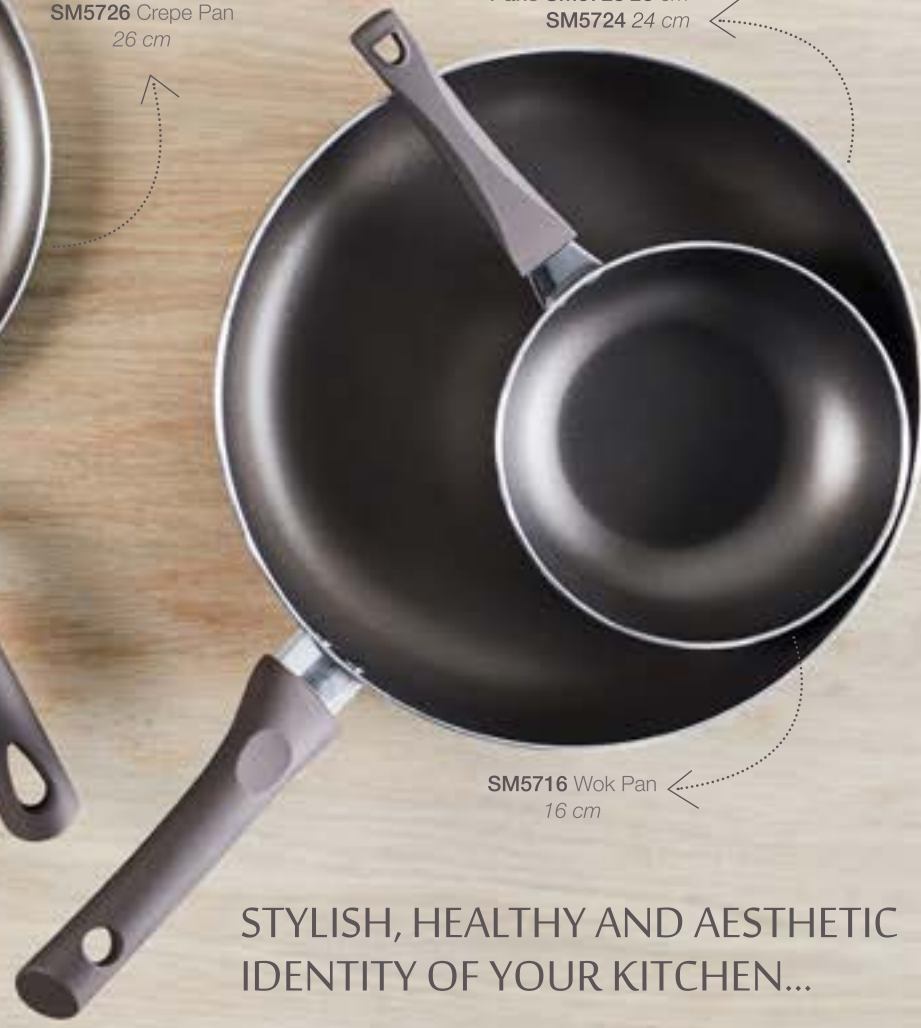

SM6224 Pan 24 cm

SM6228 Pan 28 cm

MARRONE

SM5726 Wok Pan  
26 cm

SM5726 Crepe Pan  
26 cm

Pans SM5728 28 cm  
SM5724 24 cm

SM5714 Sauce  
Pan 14 cm

SM5716 Wok Pan  
16 cm

20 cm Deep Pot • 24 cm Deep Pot • 28 cm Shallow Pot • 26 cm Pot

LUXURY

WITH ITS CURVED FORM, STEEL STRUCTURE, AND COLORED HANDLES, "LUXURY" IS JUST AS LUXURIOUS AND ENJOYABLE AS ITS NAME.

**LUXURY PINK YK9316 16-Pieces Pot Set**