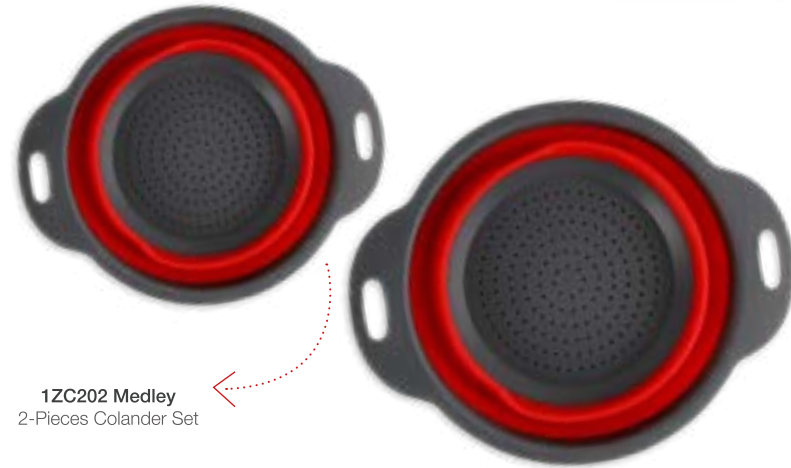

1ZC202 Medley 2-Pieces Colander Set